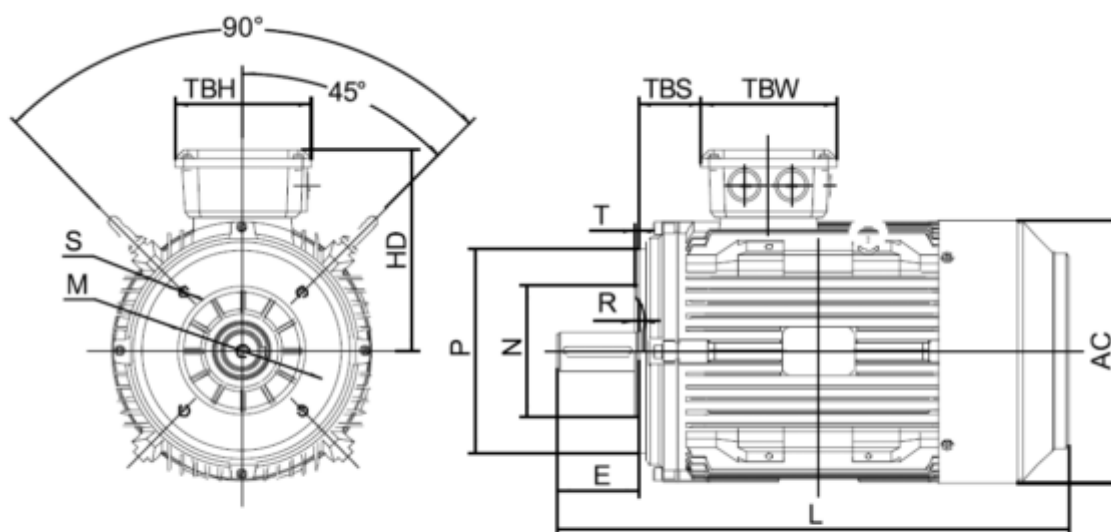

Data Sheet

Article number: 250300075415

Description: Kleedrive T3C 802-4 0.75KW 1400 rpm
3x230/400V 50HZ IP55 B14 Eff=82,5%

Measures

AA = 154	K = Ø9	TBW = 114
AC = Ø158	L = 290	
AD = 214	M = Ø100	
D = Ø19	N = Ø80	
E = 40	P = Ø120	
F = 6	S = 3	
G = 15.5	TBH = 114	
HD = 134	TBS = 43	