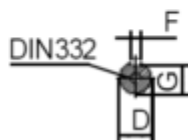

Data Sheet

Article number: 250300075415

Description: Kleedrive T3C 802-4 0.75KW 1400 rpm
3x230/400V 50HZ IP55 B14 Eff=82,5%

Measures

AA = 154	K = Ø9	TBW = 114
AC = Ø158	L = 290	
AD = 214	M = Ø100	
D = Ø19	N = Ø80	
E = 40	P = Ø120	
F = 6	S = 3	
G = 15.5	TBH = 114	
HD = 134	TBS = 43	